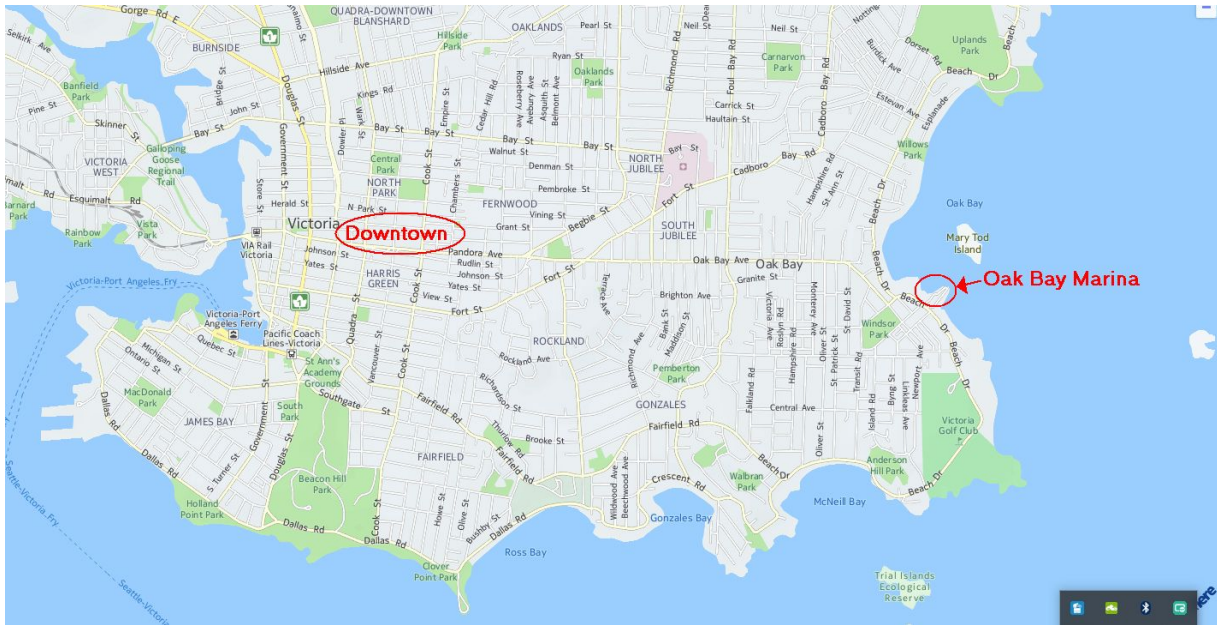

The Ibis is a 35 foot white sailing yacht. It is located at dock C37 at Oak Bay Marina. Oak Bay Marina is located at 1327 Beach Drive, Victoria.

Once at the marina, go down the steps by the marina store and proceed to the main gate. C-dock is the first one that you come to and the Ibis is located at the very end of the dock.